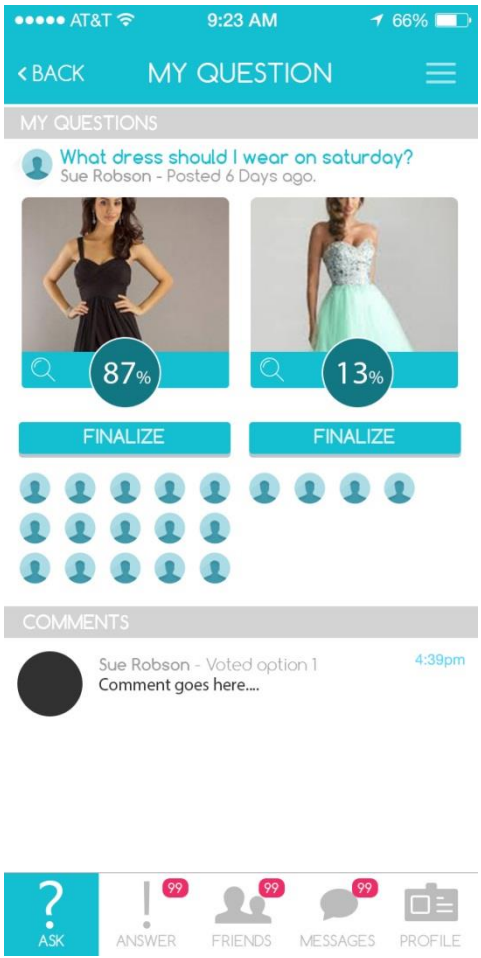

Trivia Games

By Krify

We recommend you sign in using your favourite Social media account, but you can sign up below

Username

Password

Repeat Password

Email

Mobile#

[Complete SignUp](#)

[Already have an account Log in here](#)

Please Note: An SMS will be sent out to you with a verification code.

AT&T 9:23 AM 66%

< BACK MY QUESTION

MY QUESTIONS

 **What dress should I wear on saturday?**
Sue Robson - Posted 6 Days ago.